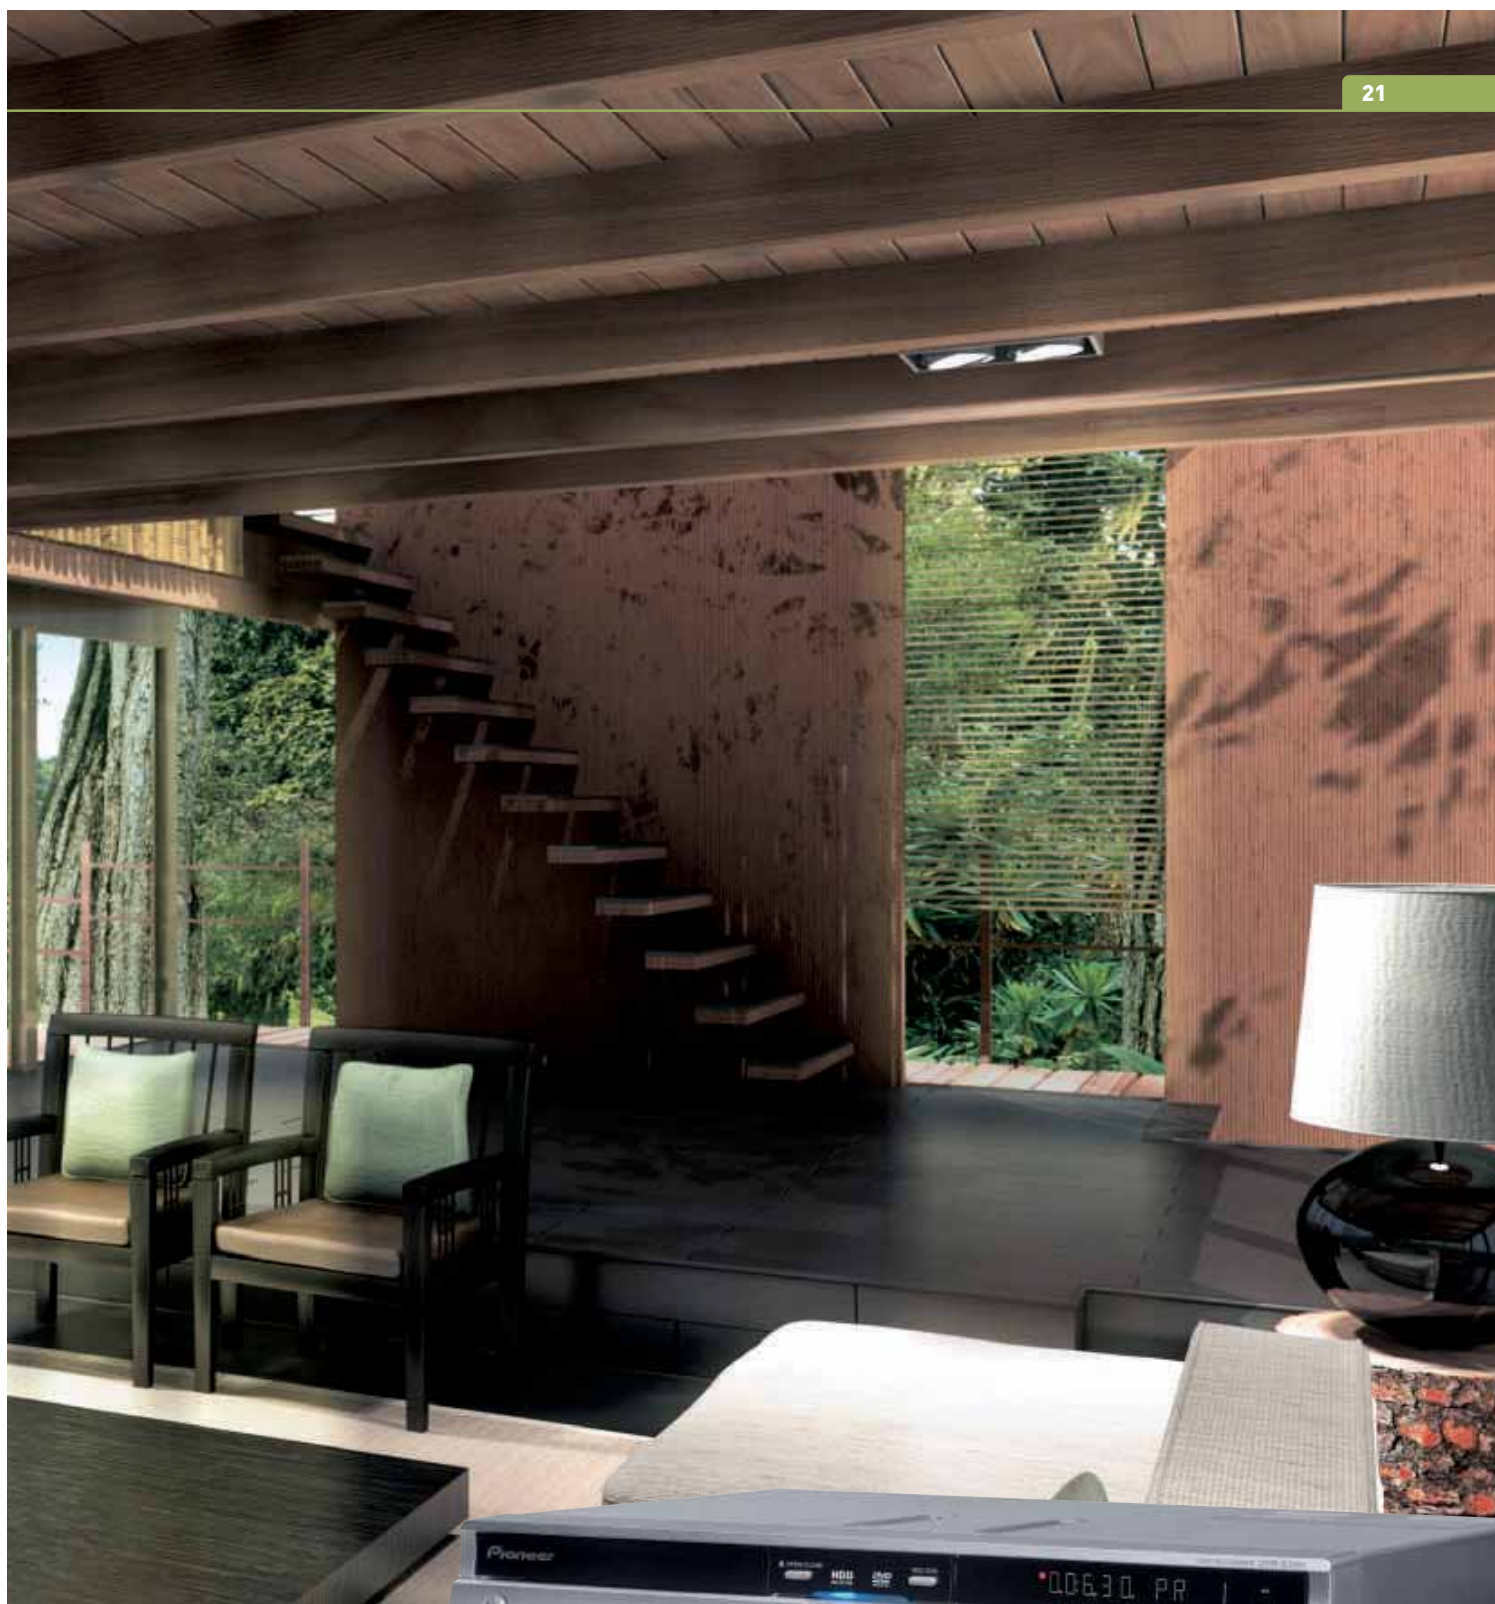

Conventional Plasma

Pioneer Plasma TV with
Dynamic HD Converter

SHARP AND RICH-IN-CONTRAST PICTURES (PDP-506XDE, PDP-436XDE, PDP-506FDE, PDP-436FDE)

With Pioneer Plasma TVs, there's no problem of dull or faded pictures. Because the Dynamic Range Expander is at work behind the scenes to enhance light and dark areas. How? After making a dynamic analysis of the complete image, a collection of technologies continuously adjusts the picture according to its characteristics. You'll notice a marked improvement in the **contrast** and a **sharper** presentation — with **more details** in dark picture areas.